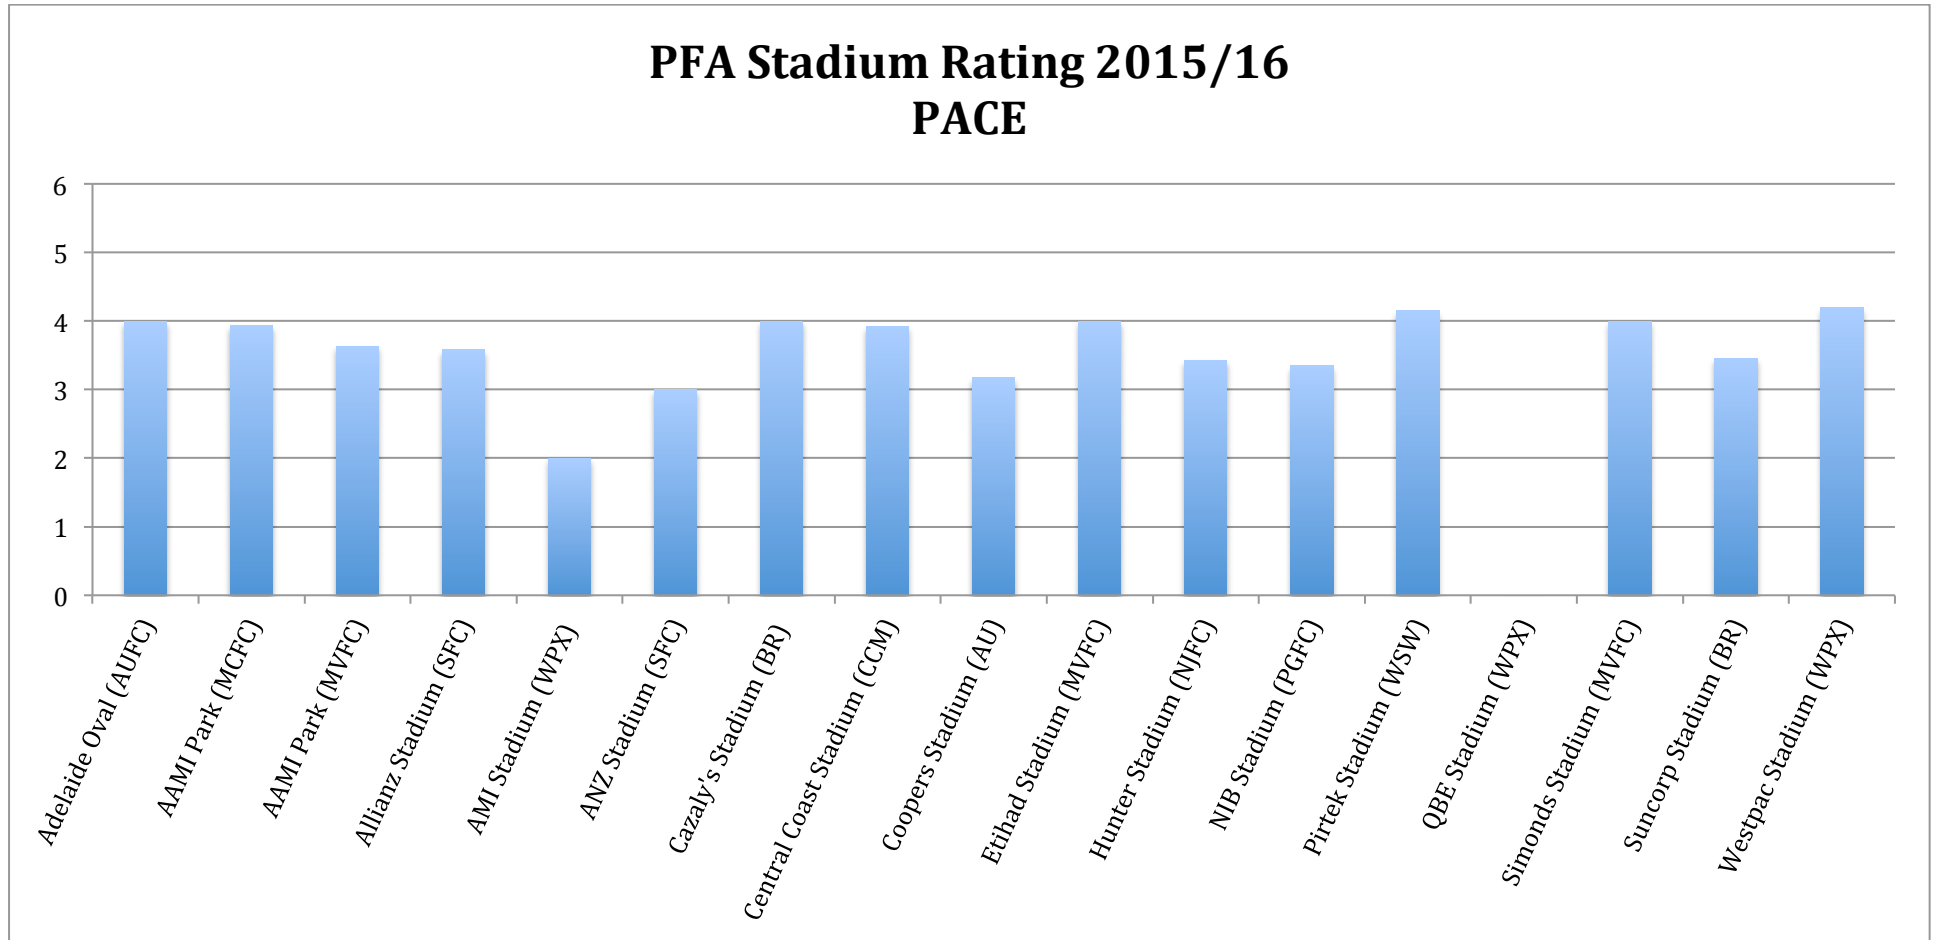

PFA Stadium Rating 2015/16 PACE