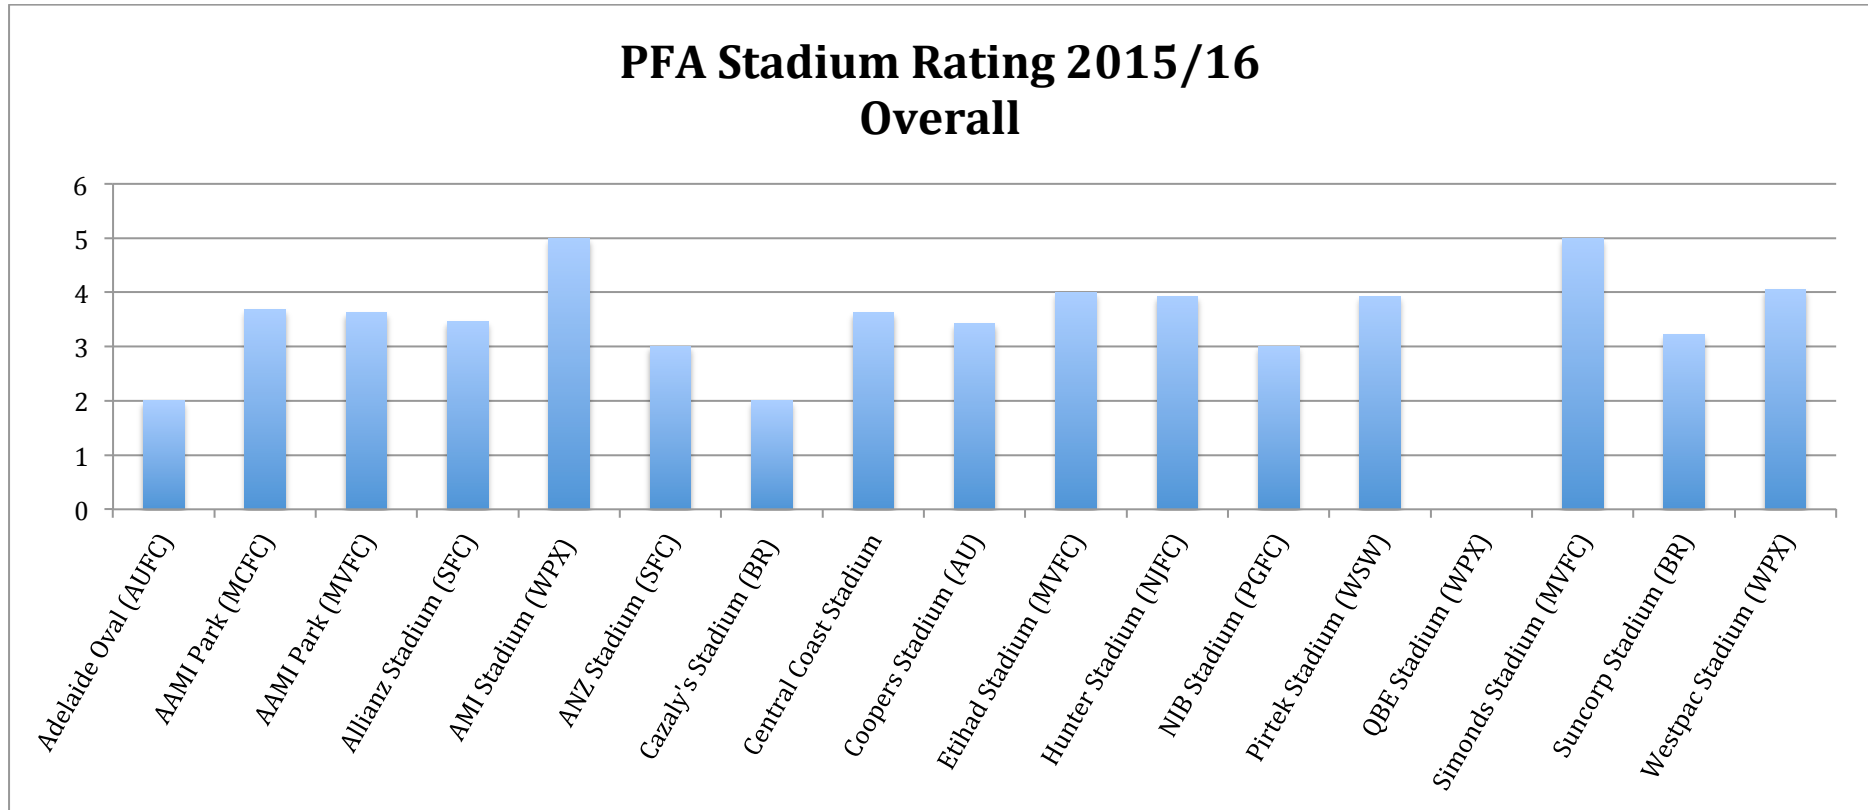

STADIUM	AVG ATMOSPHERE RATING	AVG WEATHER RATING	AVG OVERALL ATMOSPHERE		AVG OVERALL PITCH RATING	
			2014/15	2015/16	2014/15	2015/16
Adelaide Oval (AFC)	2	2	-	2	-	3.5
AAMI Park (MCFC)	3.21	3.71	3.30	3.21	4.3	3.68
AAMI Park (MVFC)	4	4.25	4.72	4	4.3	3.63
Allianz Stadium (SFC)	3.35	3.38	3.67	3.35	3.83	3.46
AMI Stadium (WPX)	2	5	-	2	-	3
ANZ Stadium (SFC)	3	3	-	3	-	2
Cazaly's Stadium (BR)	3	2	-	3	-	4
Central Coast Stadium (CCM)	2.77	3.62	2.33	2.77	3.73	3.42
Coopers Stadium (AUFC)	3.63	3.42	3.88	3.63	3.85	3.46
Etihad Stadium (MVFC)	4.50	4.20	4.50	4.50	3.90	4
Hunter Stadium (NJFC)	2.67	3.93	2	2.67	2.75	3.64
NIB Stadium (PGFC)	2.88	3	3.29	2.88	4.04	3.19
Pirtek Stadium (WSW)	3.08	3.92	4.23	3.08	3.53	3.96
QBE Stadium (WPX)	1	0	-	1	-	0
Simonds Stadium (MVFC)	5	5	-	5	-	4
Suncorp Stadium (BR)	2.92	3.23	2.59	2.92	3.03	3.27
Westpac Stadium (WPX)	2.55	4.05	2.64	2.55	3.66	3.75
A-League Average	3.03	3.39	3.38	3.03	3.72	3.35

PFA Stadium Rating 2015/16 Overall