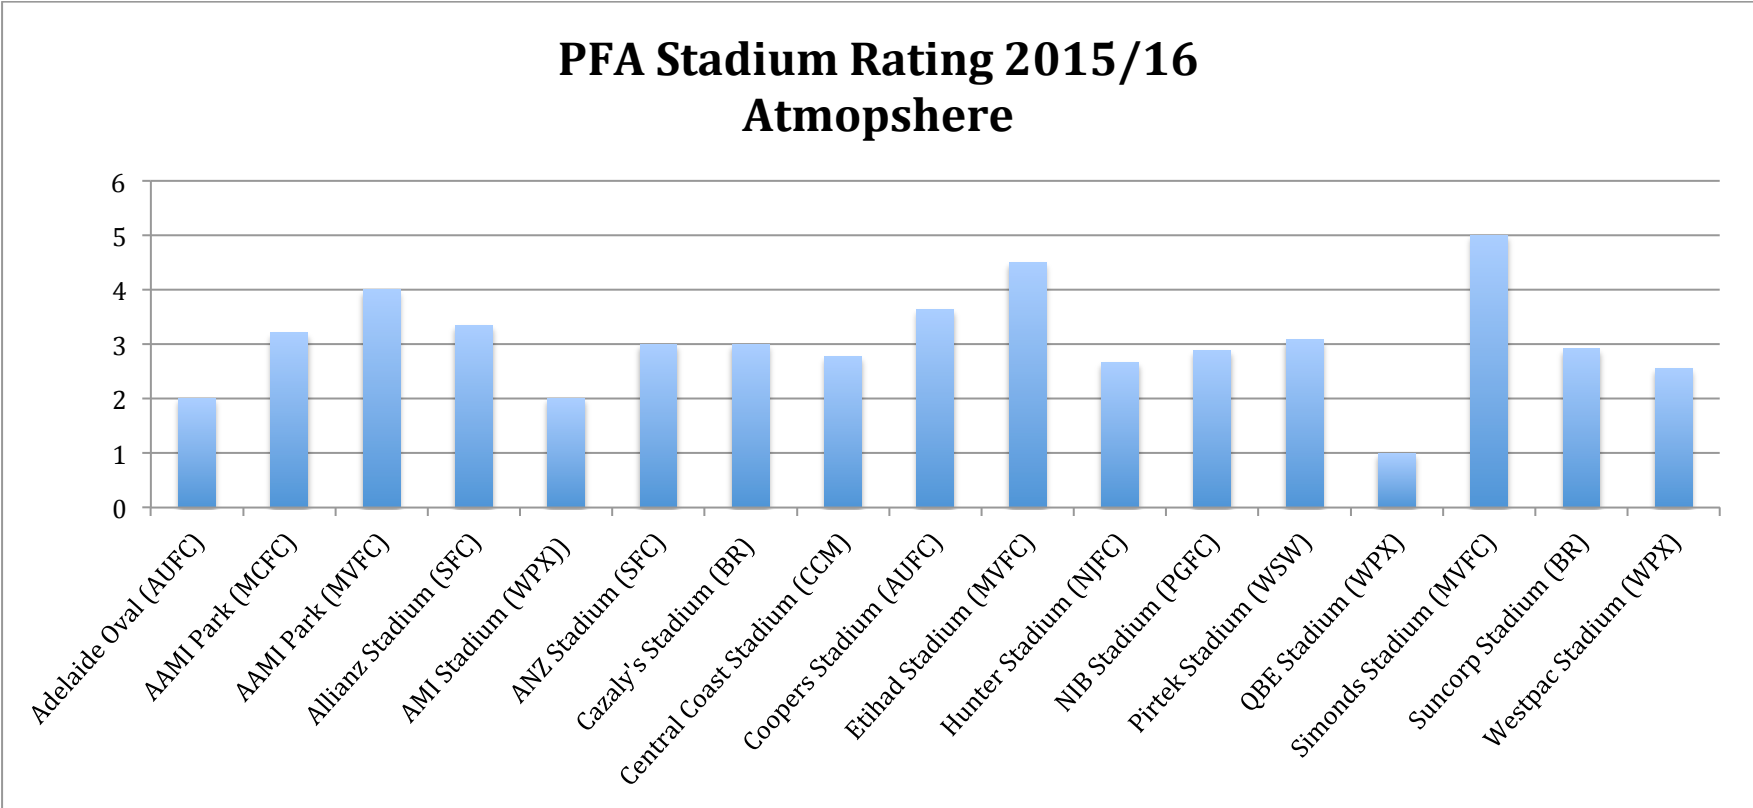

PFA Stadium Rating 2015/16 Atmposphere