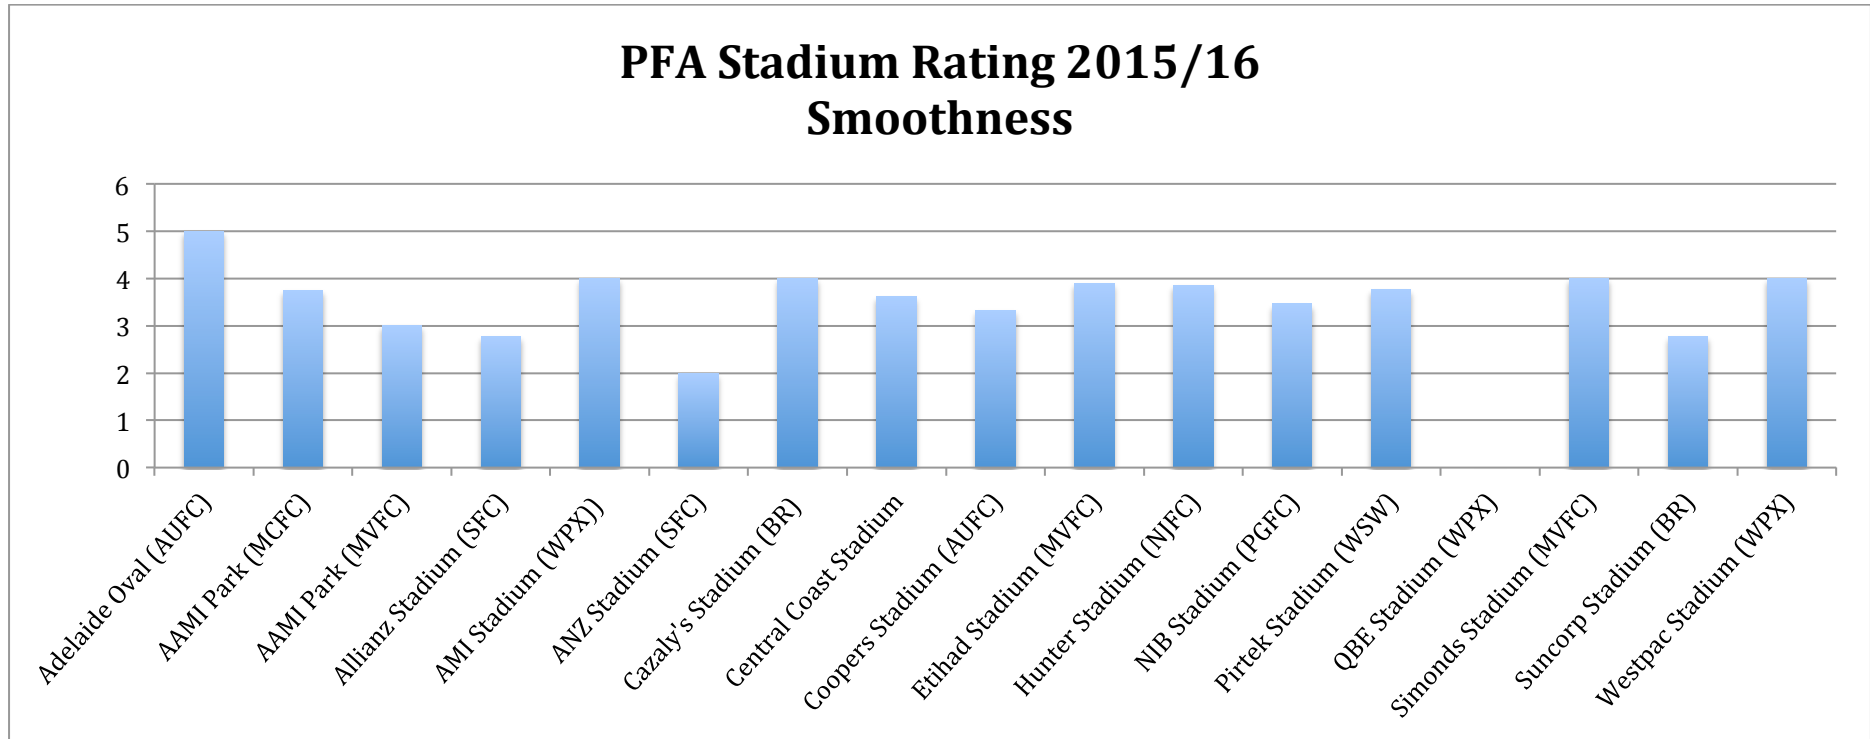

STADIUM	AVG PITCH RATING	AVG PACE RATING	AVG HARDNESS RATING	AVG SMOOTHNESS RATING
Adelaide Oval (AUFC)	3.5	4	4	5
AAMI Park (MCFC)	3.68	3.93	3.79	3.75
AAMI Park (MVFC)	3.63	3.63	3.38	3
Allianz Stadium (SFC)	3.46	3.58	3.15	2.77
AMI Stadium (WPX)	3	2	3	4
ANZ Stadium (SFC)	2	3	2	2
Cazaly's Stadium (BR)	4	4	4	4
Central Coast Stadium (CCM)	3.42	3.92	3.46	3.62
Coopers Stadium (AUFC)	3.46	3.17	3.42	3.33
Etihad Stadium (MVFC)	4	4	3.60	3.90
Hunter Stadium (NJFC)	3.64	3.43	3.39	3.86
NIB Stadium (PGFC)	3.19	3.35	2.85	3.46
Pirtek Stadium (WSW)	3.96	4.15	3.69	3.77
QBE Stadium (WPX)	0	0	0	0
Simonds Stadium (MVFC)	4	4	4	4
Suncorp Stadium (BR)	3.27	3.46	3.31	2.77
Westpac Stadium (WPX)	3.75	4.2	3.4	4
A-League Average	3.3	3.4	3.2	3.36

STADIUM	AVG ATMOSPHERE RATING	AVG WEATHER RATING	AVG OVERALL ATMOSPHERE		AVG OVERALL PITCH RATING	
			2014/15	2015/16	2014/15	2015/16
Adelaide Oval (AFC)	2	2	-	2	-	3.5
AAMI Park (MCFC)	3.21	3.71	3.30	3.21	4.3	3.68
AAMI Park (MVFC)	4	4.25	4.72	4	4.3	3.63
Allianz Stadium (SFC)	3.35	3.38	3.67	3.35	3.83	3.46
AMI Stadium (WPX)	2	5	-	2	-	3
ANZ Stadium (SFC)	3	3	-	3	-	2
Cazaly's Stadium (BR)	3	2	-	3	-	4
Central Coast Stadium (CCM)	2.77	3.62	2.33	2.77	3.73	3.42
Coopers Stadium (AUFC)	3.63	3.42	3.88	3.63	3.85	3.46
Etihad Stadium (MVFC)	4.50	4.20	4.50	4.50	3.90	4
Hunter Stadium (NJFC)	2.67	3.93	2	2.67	2.75	3.64
NIB Stadium (PGFC)	2.88	3	3.29	2.88	4.04	3.19
Pirtek Stadium (WSW)	3.08	3.92	4.23	3.08	3.53	3.96
QBE Stadium (WPX)	1	0	-	1	-	0
Simonds Stadium (MVFC)	5	5	-	5	-	4
Suncorp Stadium (BR)	2.92	3.23	2.59	2.92	3.03	3.27
Westpac Stadium (WPX)	2.55	4.05	2.64	2.55	3.66	3.75
A-League Average	3.03	3.39	3.38	3.03	3.72	3.35

PFA Stadium Rating 2015/16 Overall

PFA Stadium Rating 2015/16 PACE

PFA Stadium Rating 2015/16 Hardness

PFA Stadium Rating 2015/16 Smoothness

PFA Stadium Rating 2015/16 Atmposphere

PFA Stadium Rating 2015/16 Weather