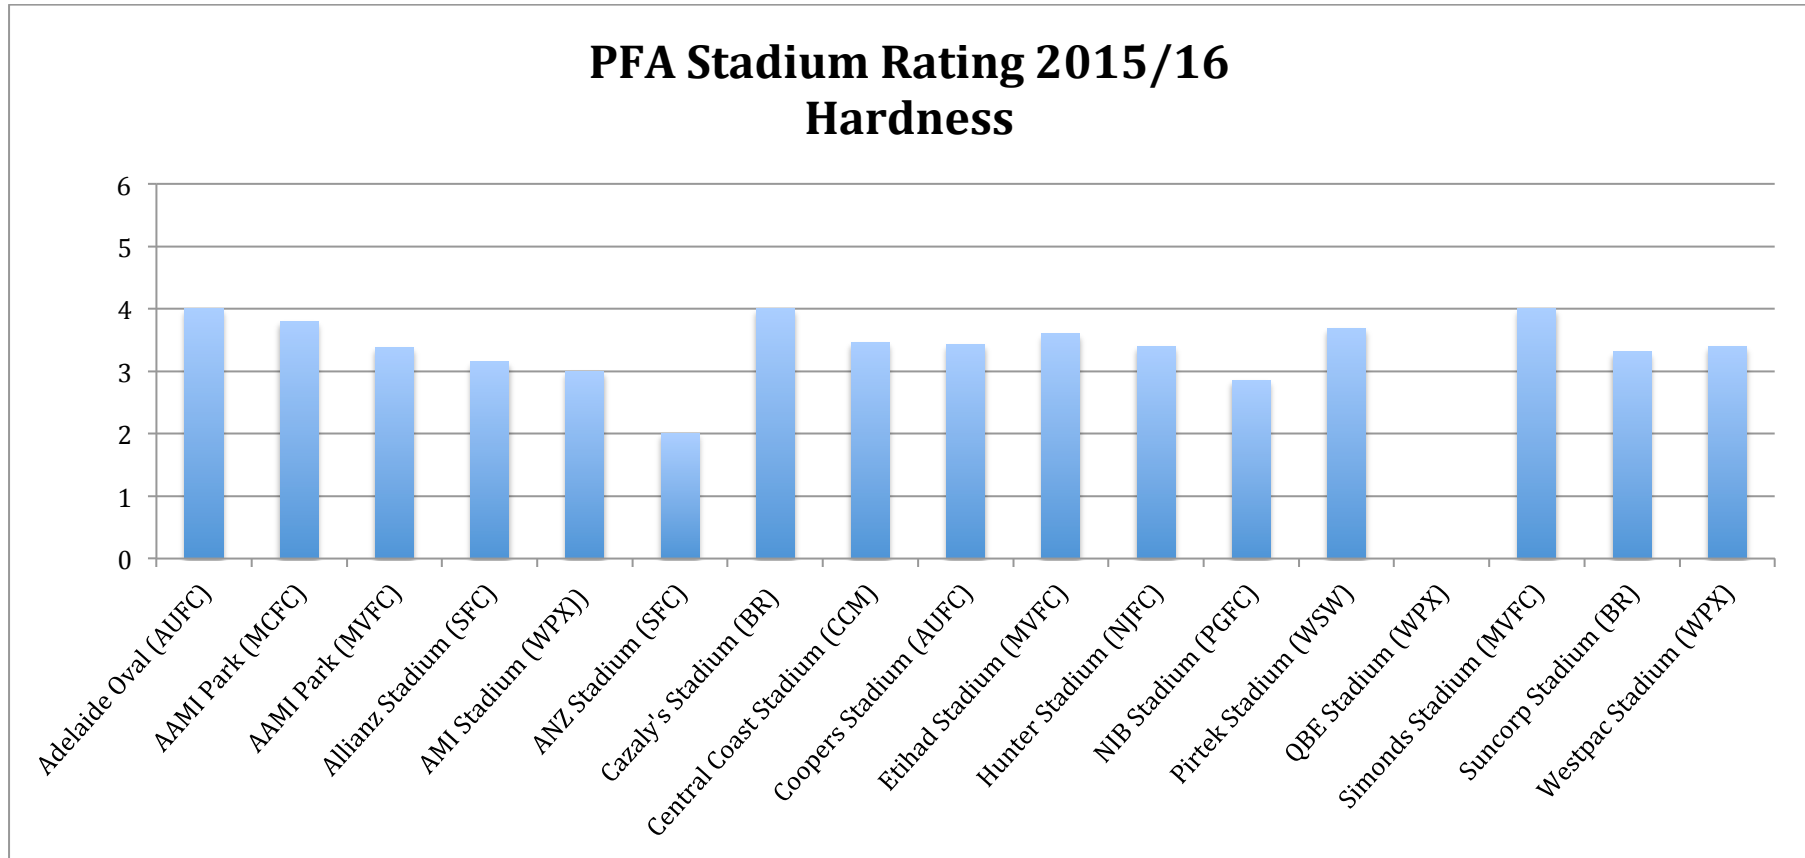

PFA Stadium Rating 2015/16 Hardness