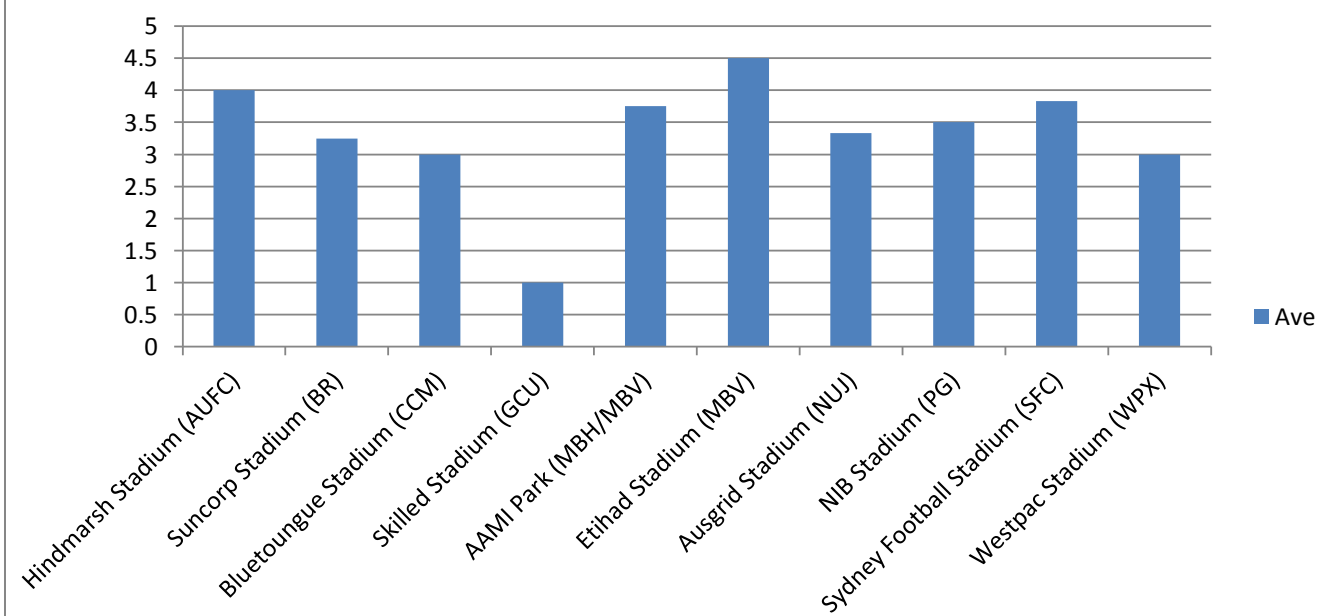

**PFA Stadium Rating 2011/12,
Atmosphere**

Atmosphere Rating	2011/12 Avg*
Hindmarsh Stadium (AUFC)	4.00
Suncorp Stadium (BR)	3.25
Bluetongue Stadium (CCM)	3.00
Skilled Stadium (GCU)	1.00
AAMI Park (MBH/MBV)	3.75
Etihad Stadium (MBV)	4.50
Ausgrid Stadium (NUJ)	3.33
NIB Stadium (PG)	3.50
Sydney Football Stadium (SFC)	3.83
Westpac Stadium (WPX)	3.00

*Out of 5