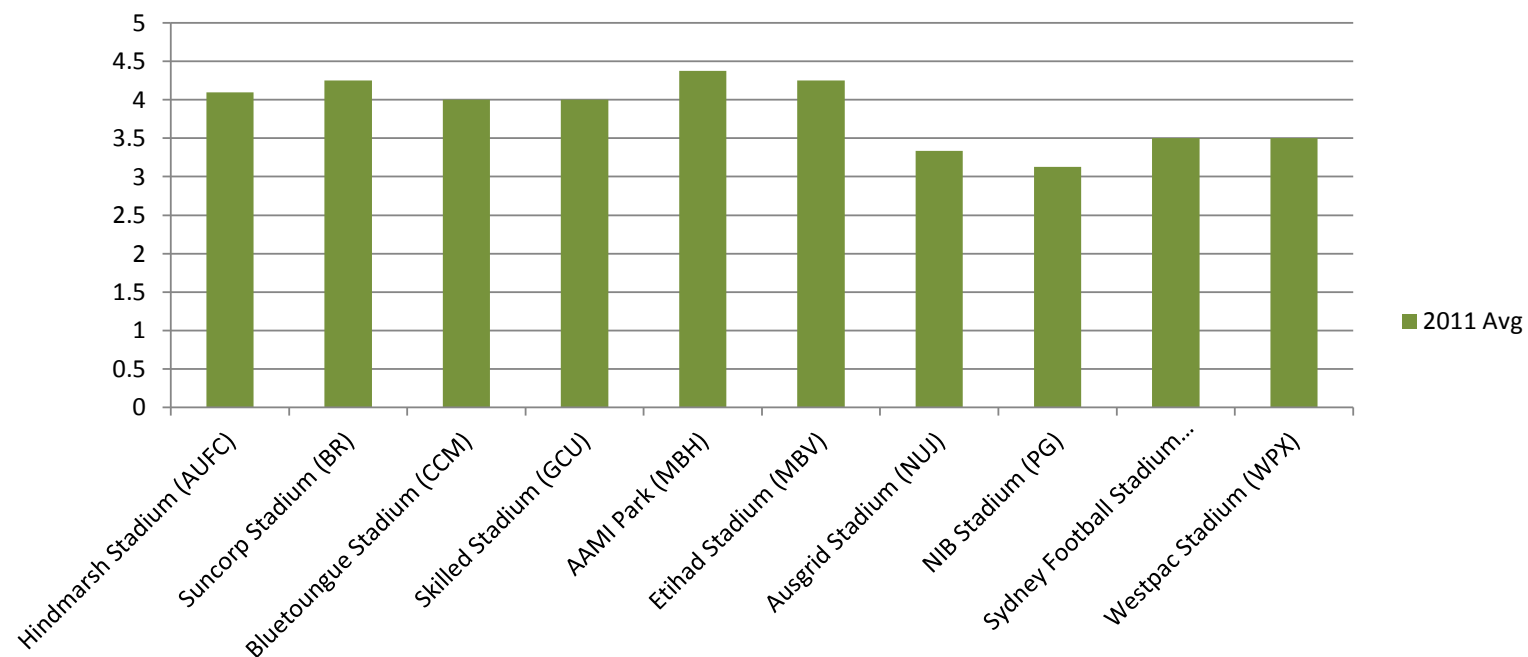

**PFA Stadium Rating 2011/12:
Average Pitch Rating- Overall**

Overall Rating	2011/12 Avg*
Hindmarsh Stadium (AUFC)	4.10
Suncorp Stadium (BR)	4.25
Bluetongue Stadium (CCM)	4.00
Skilled Stadium (GCU)	4.00
AAMI Park (MBH)	4.38
Etihad Stadium (MBV)	4.25
Ausgrid Stadium (NUJ)	3.33
NIB Stadium (PG)	3.13
Sydney Football Stadium (SFC)	3.50
Westpac Stadium (WPX)	3.50